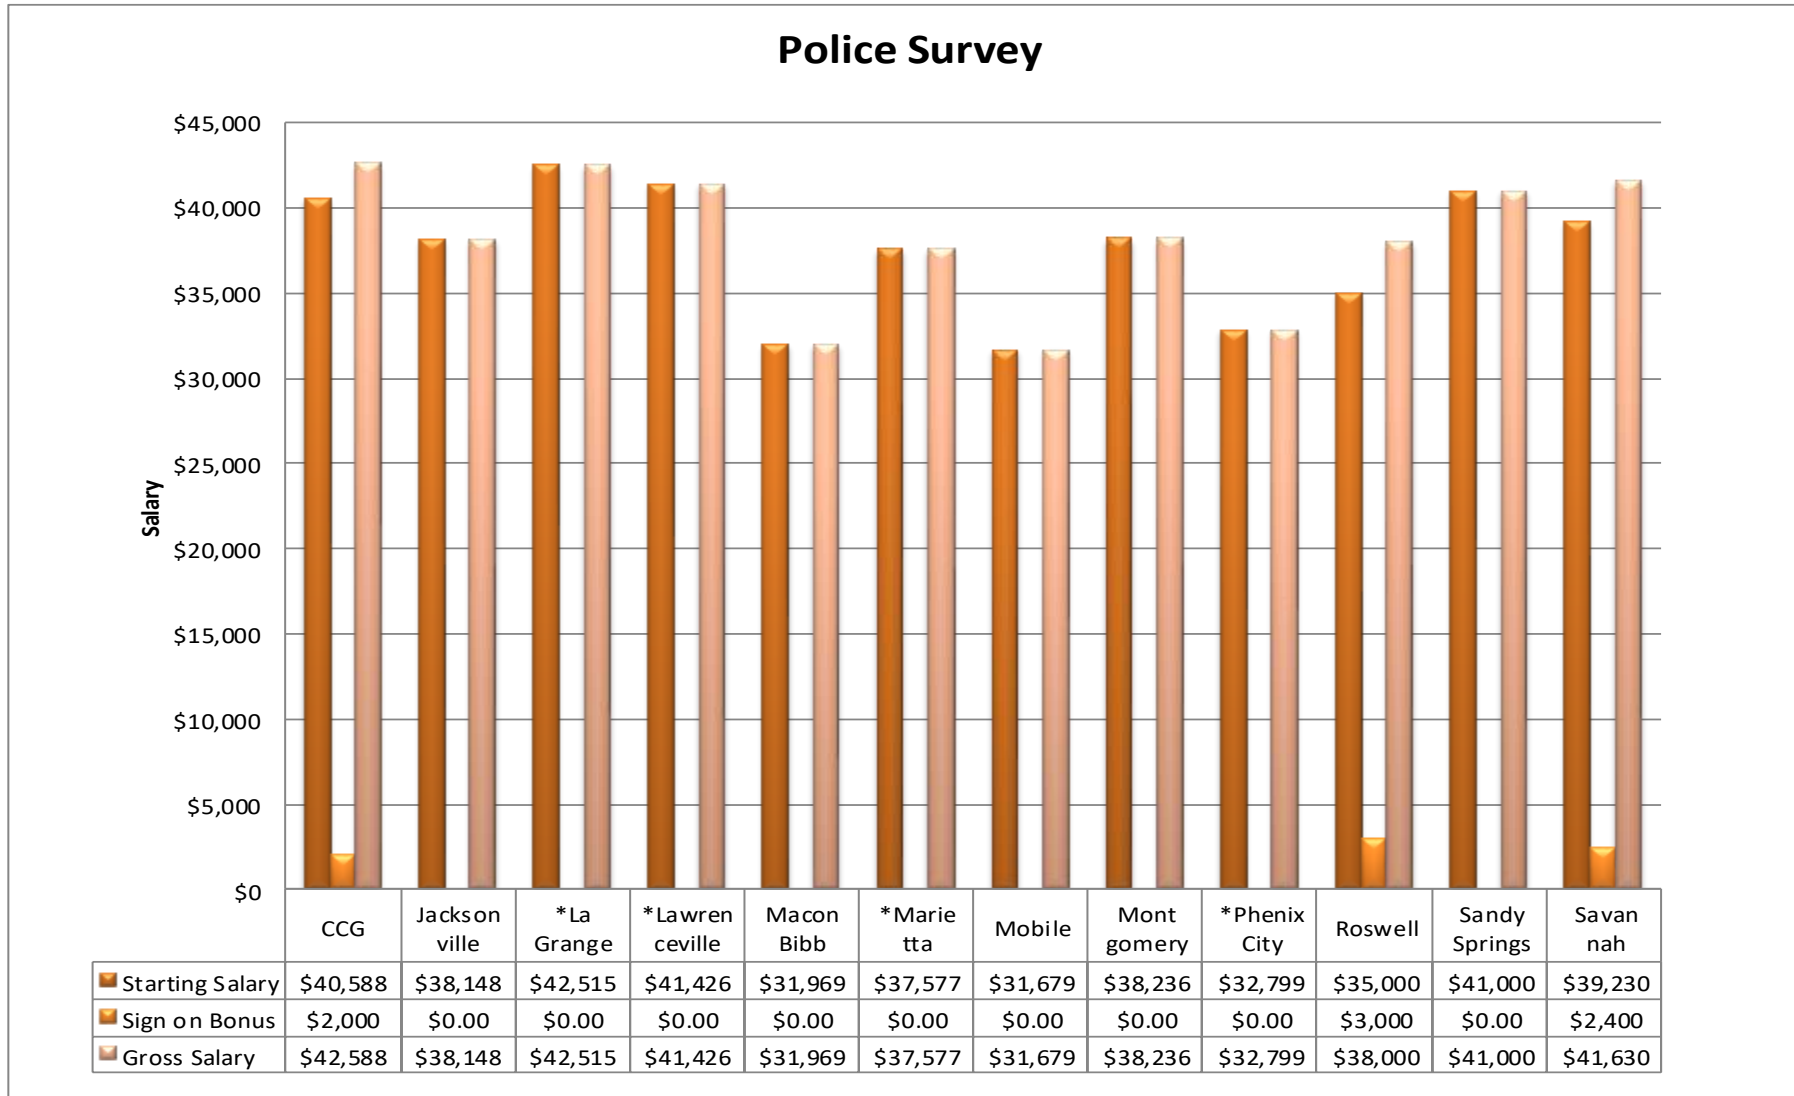

Columbus Police Department

2018 POLICE SURVEY

SALARY COMPARISON CHART I

*Population 60,000 or less

SALARY COMPARISON CHART I

*Population 60,000 or less