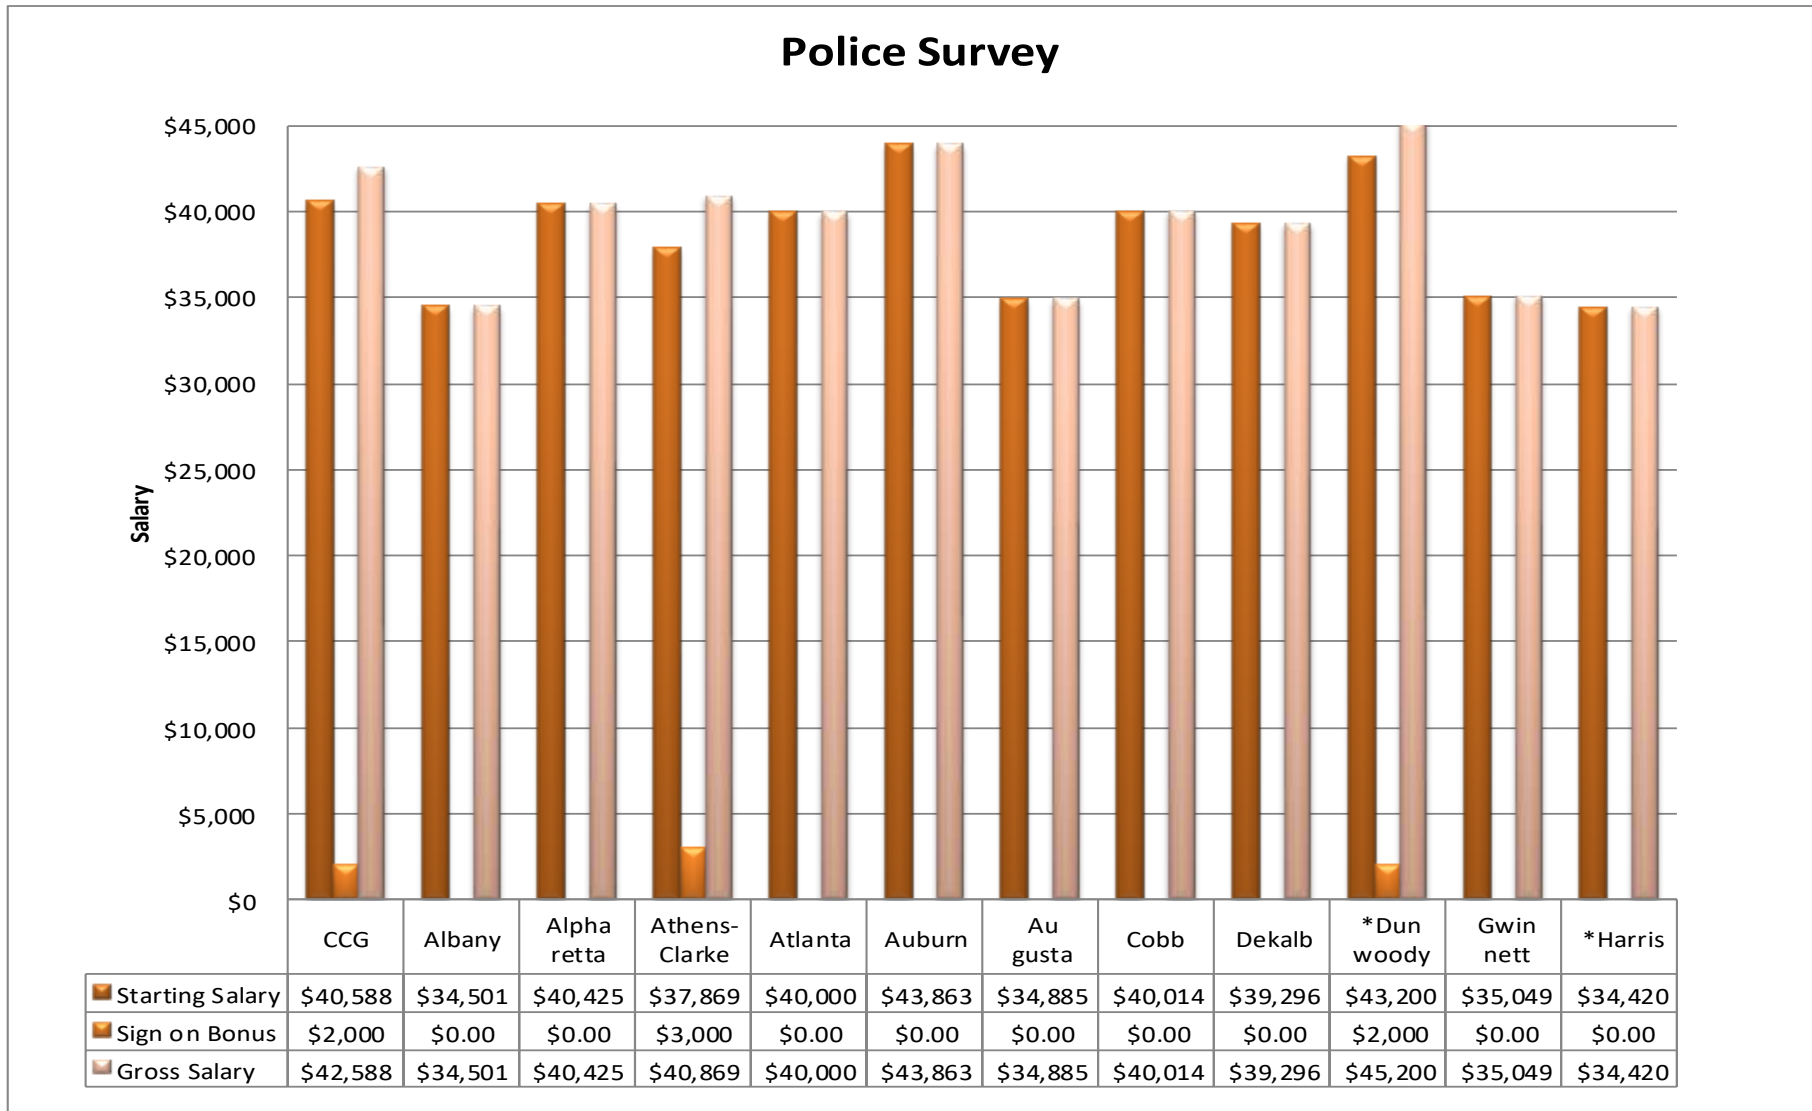

Columbus Police Department

2018 POLICE SURVEY

SALARY COMPARISON CHART I

*Population 60,000 or less

SALARY COMPARISON CHART I

*Population 60,000 or less