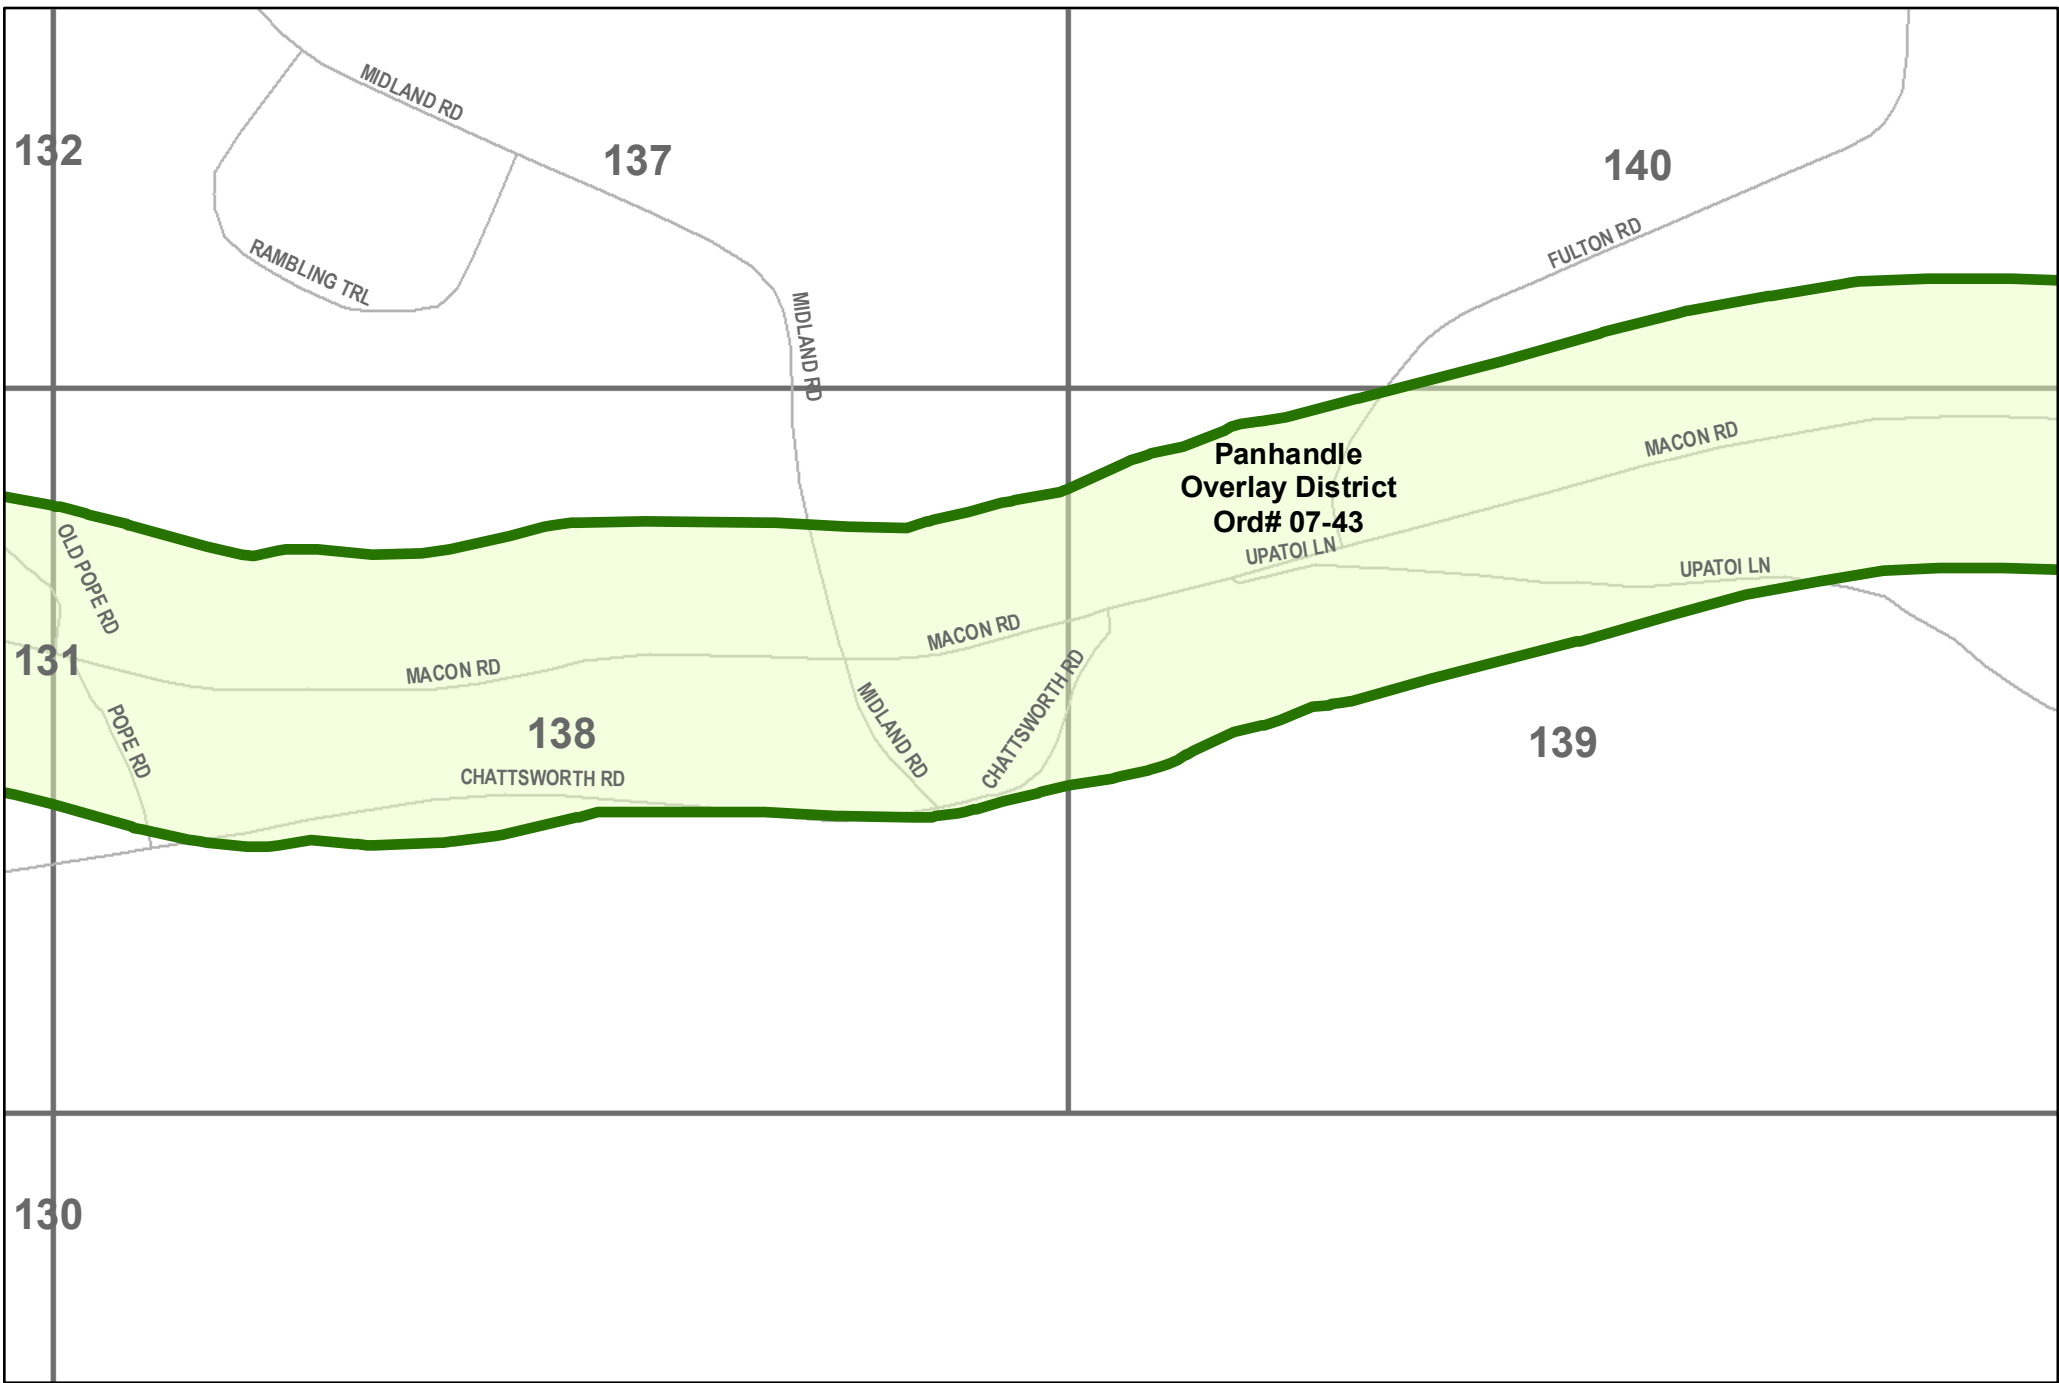

November 4, 2009

Legend

- Panhandle Overlay District
- Map Index

**CCG-GIS Location Map
Panhandle Overlay District
Ordinance # 07-43**

Prepared By GIS Division-Engineering Department