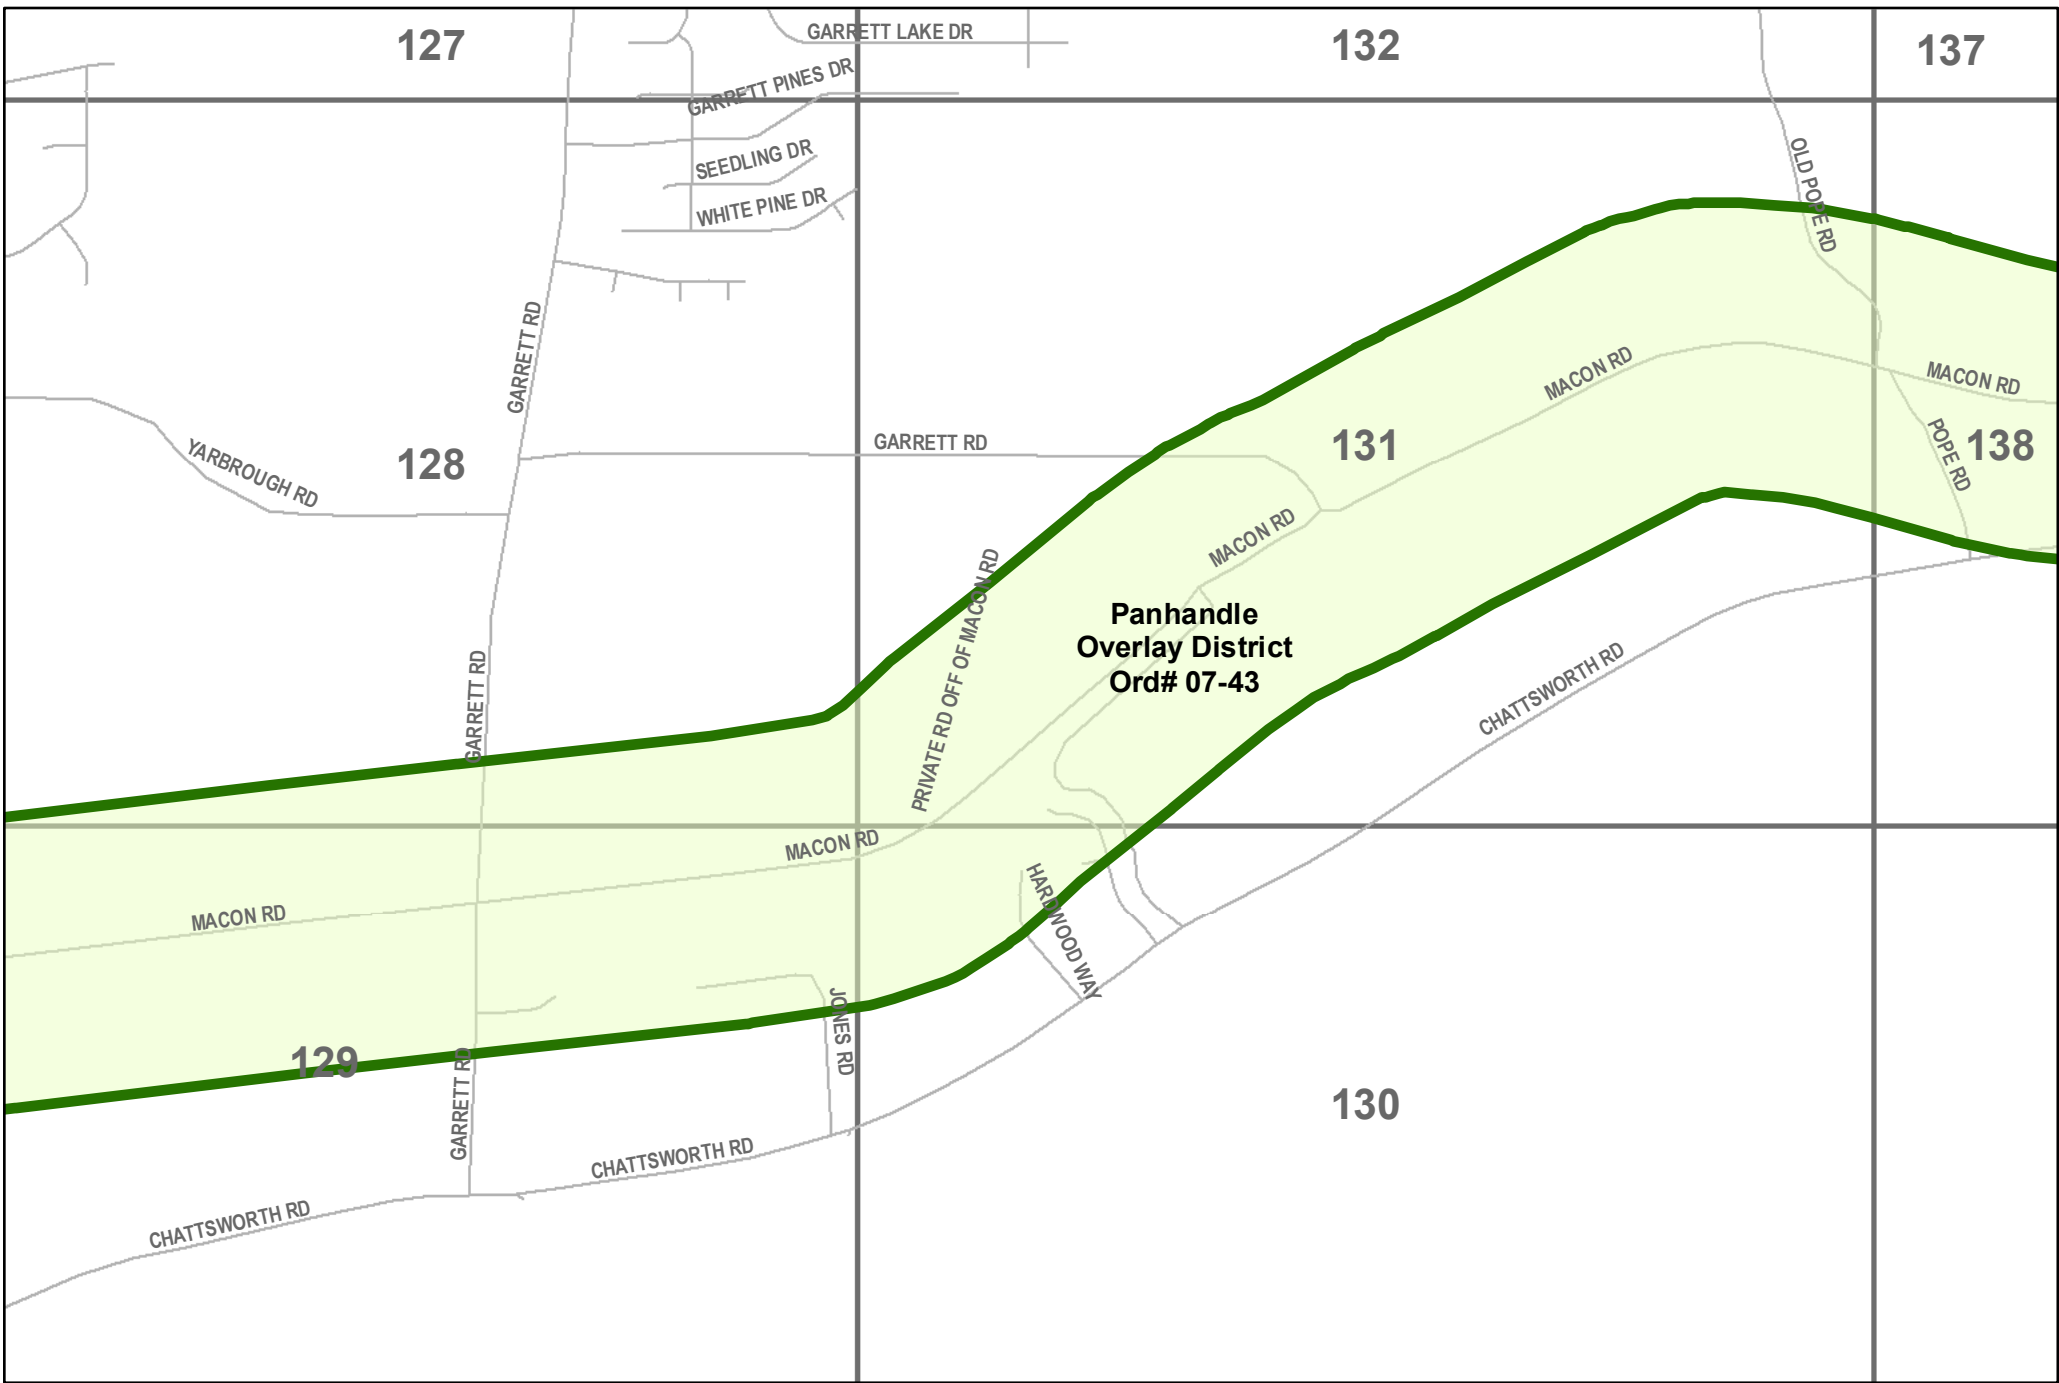

November 4, 2009

Legend

- Panhandle Overlay District
- Map Index

**CCG-GIS Location Map
Panhandle Overlay District
Ordinance # 07-43**

Prepared By GIS Division-Engineering Department

This material is made available as a public service.
Maps and data are to be used for reference purposes only.
The data contained is subject to constant change.
Map information is believed to be correct but is not guaranteed.