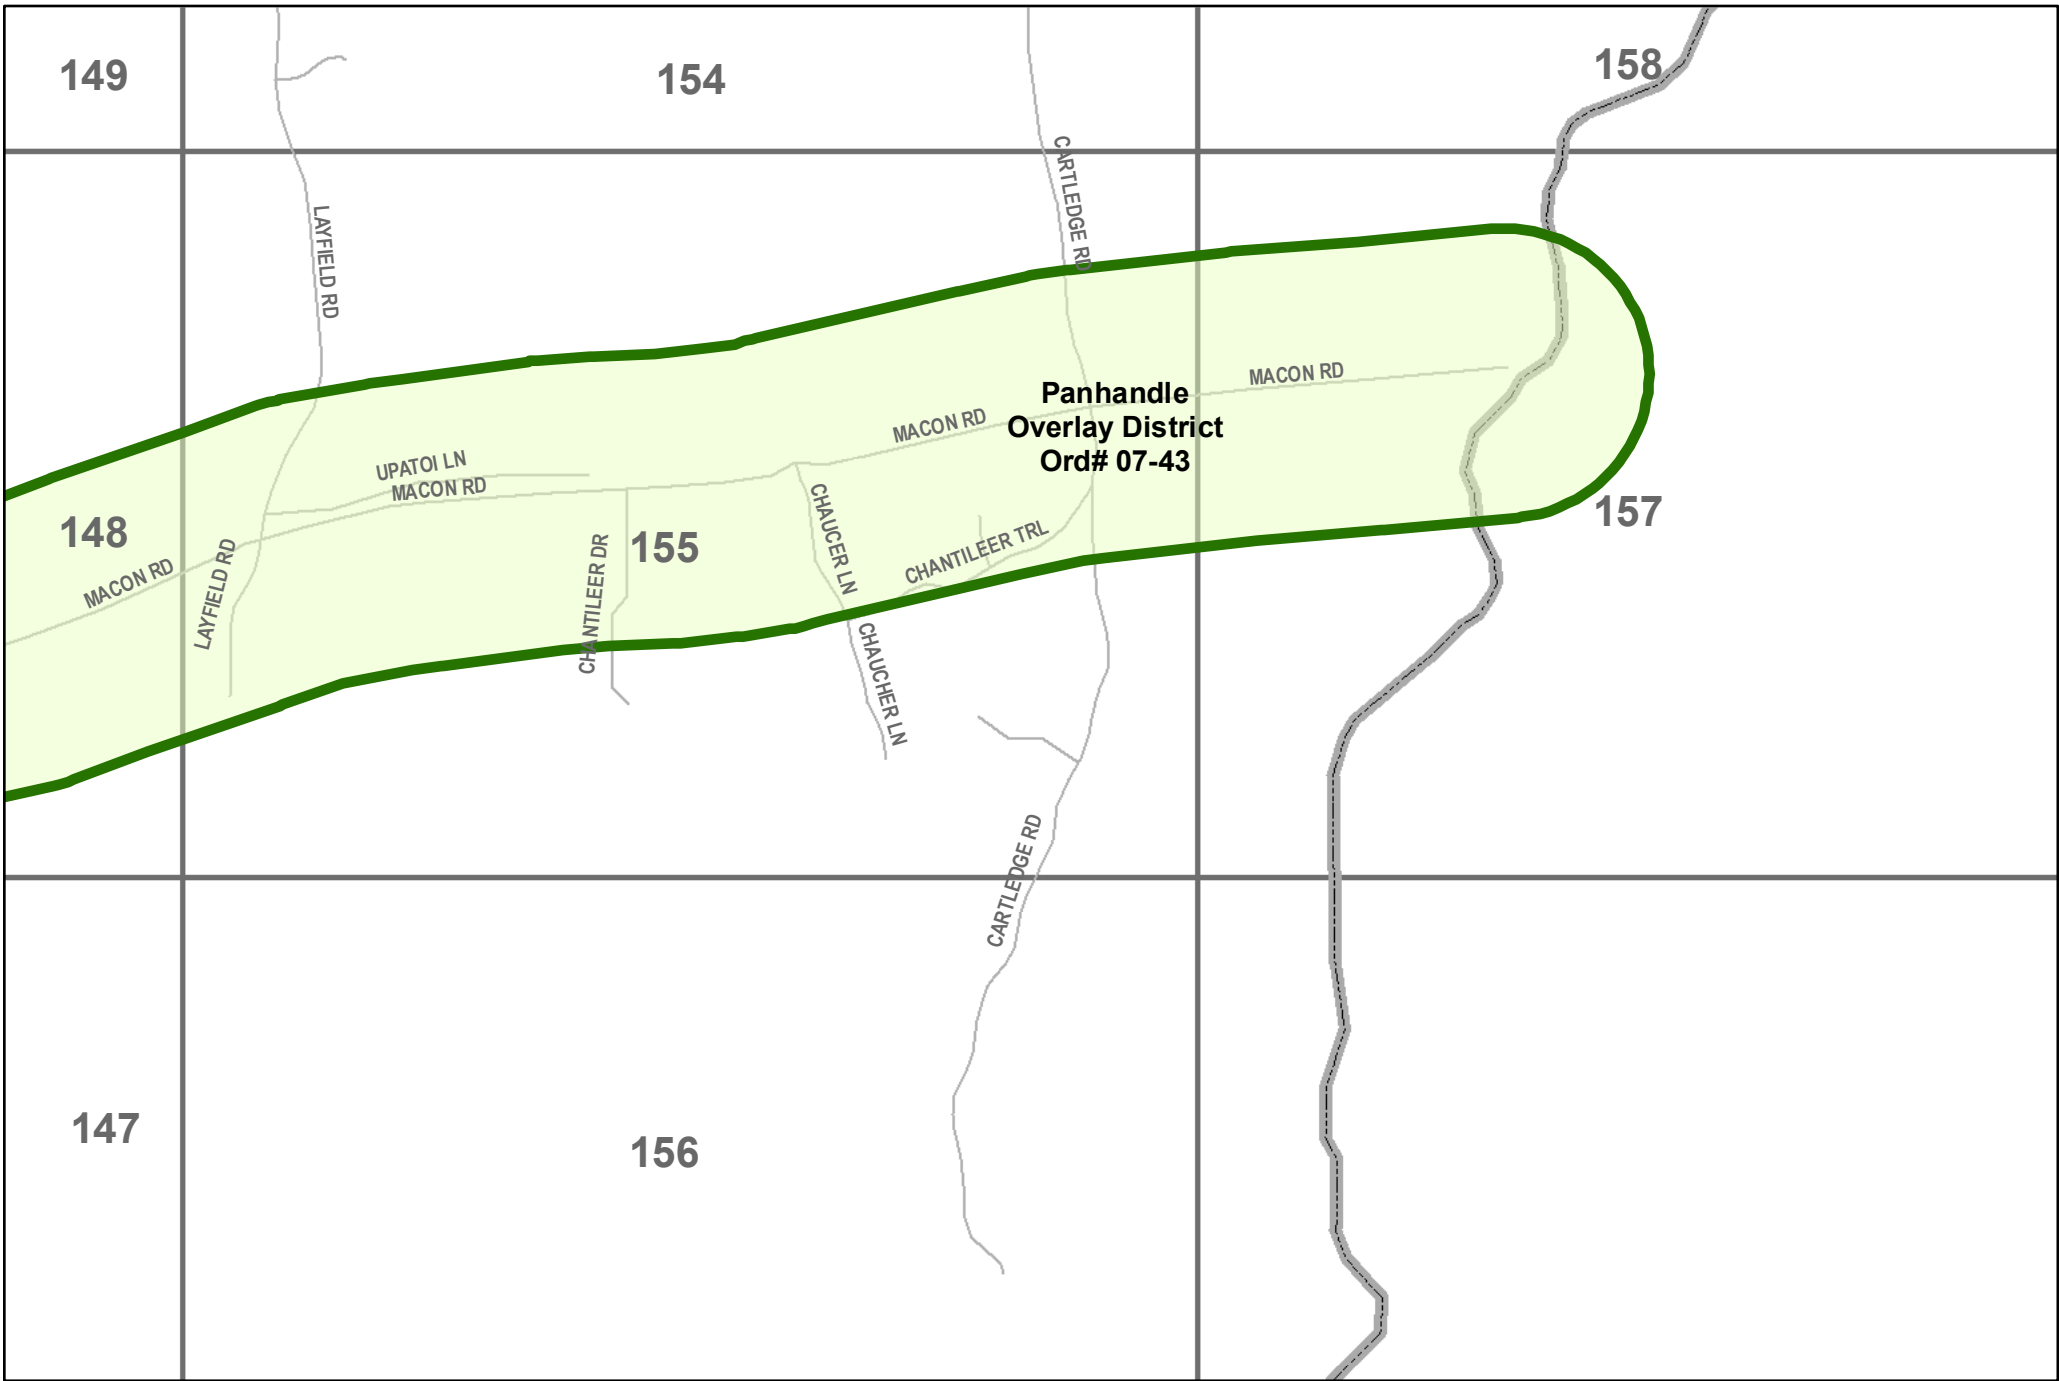

November 4, 2009

Legend

- Panhandle Overlay District
- Map Index

**CCG-GIS Location Map
Panhandle Overlay District
Ordinance # 07-43**

Prepared By GIS Division-Engineering Department